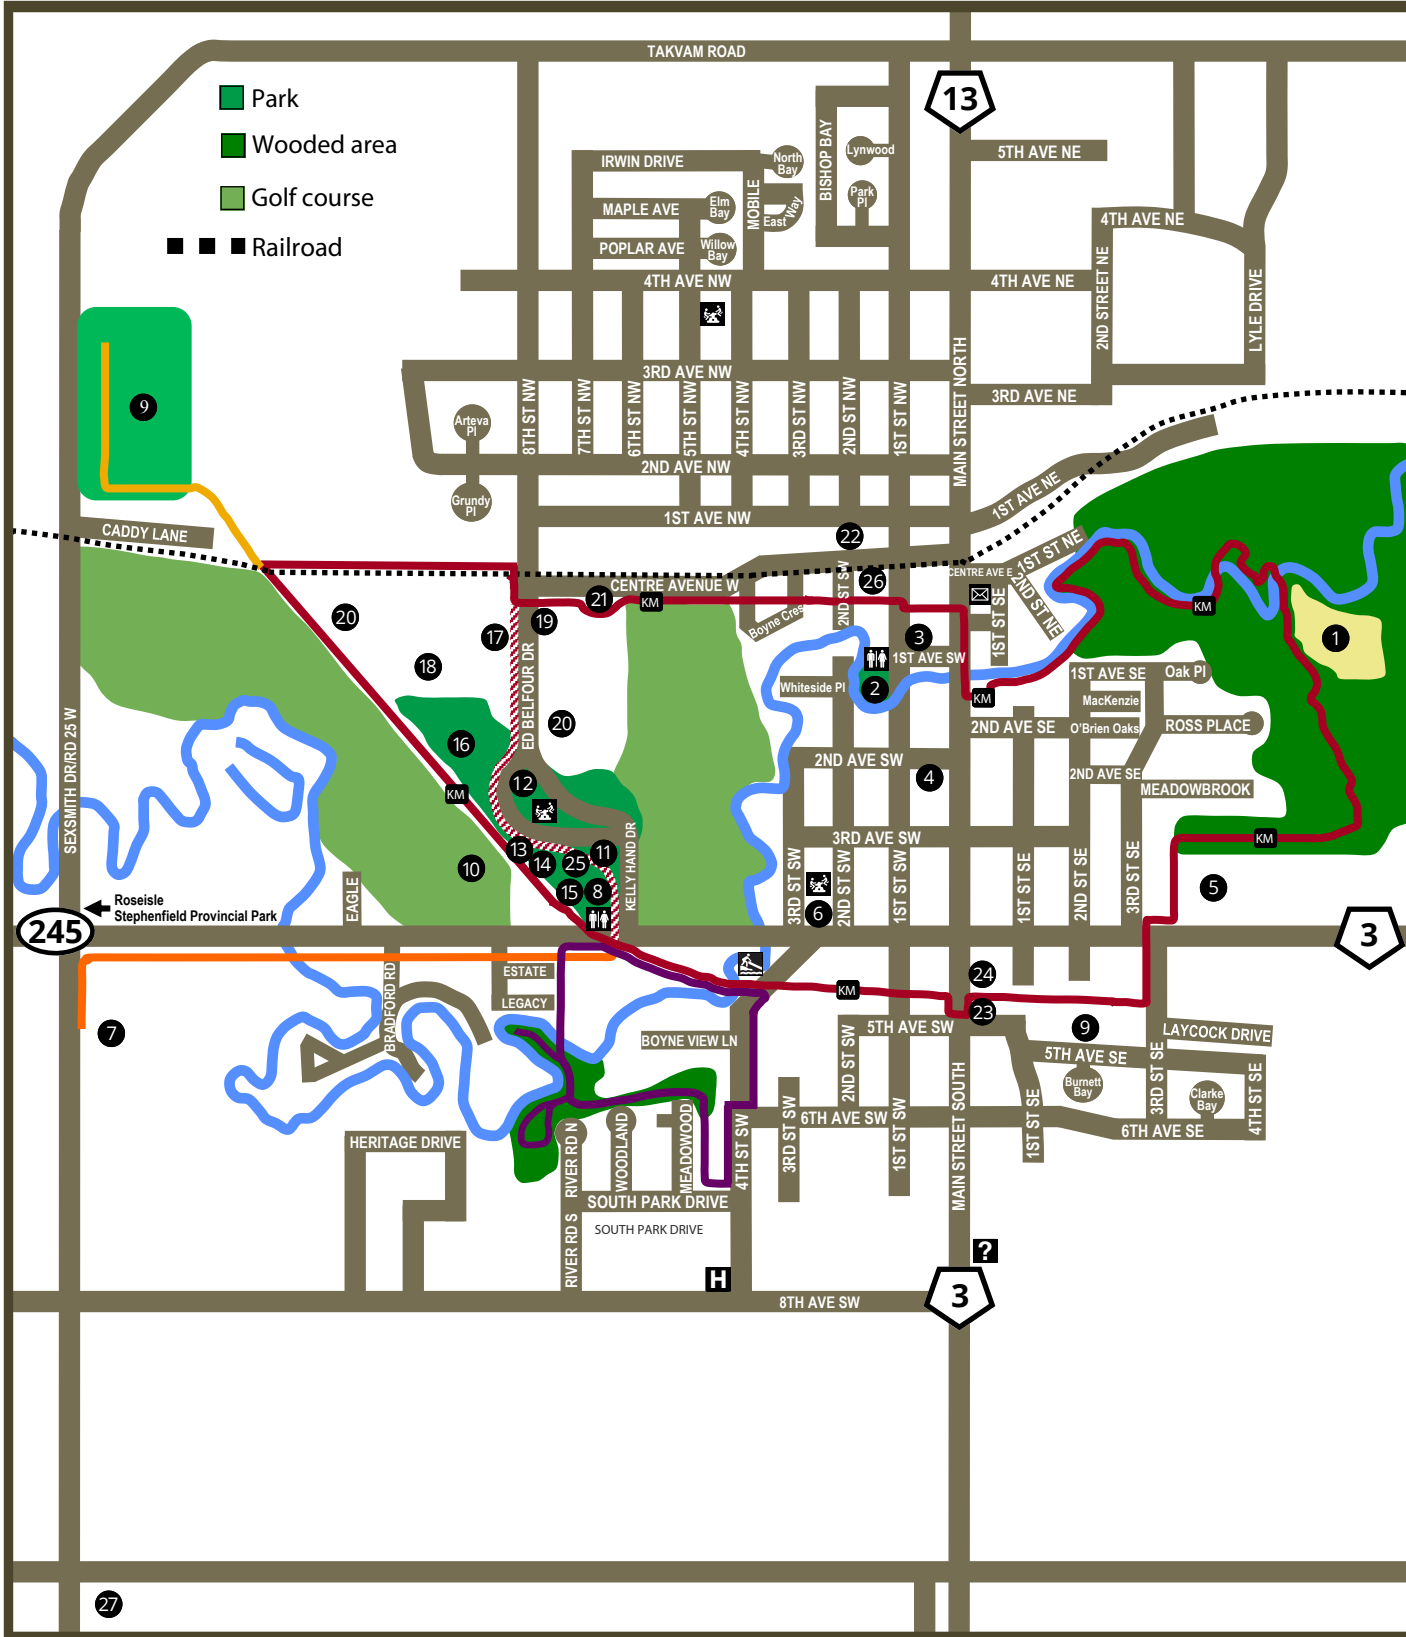

# CARMAN MANITOBA

## Points of Interest

- 1 Tall Grass Prairie
  - 2 Ryall Park
  - 3 Boyne Regional Library
  - 4 Memorial Hall
  - 5 Carman Collegiate
  - 6 Carman Elementary School
  - 7 Dufferin Christian School
  - 8 Dufferin Historical Museum
  - 9 Soccer fields
  - 10 Golf & Curling Club
  - 11 King's Park
  - 12 Aquatic Centre
  - 13 Skate park
  - 14 Tennis courts
  - 15 Volleyball court
  - 16 Campground
  - 17 Arena
  - 18 Fairgrounds
  - 19 Active Living Centre
  - 20 Baseball diamonds
  - 21 Trailer dump station
  - 22 Community Hall
  - 23 RCMP
  - 24 Fire Hall
  - 25 Kin Splash Zone
  - 26 Golden Prairie Arts Council
  - 27 Transfer Station
- H** Hospital
  - ?** Tourist Information
  - Washrooms
  - Playground
  - Post Office
  - Kayak and Canoe Launch

## Carman Community Pathway

	Main loop	6.0 km
	Alternate Main loop	5.3 km
	Meadowwood loop	1.6 km
	Soccer branch	0.6 km 1 way
	Dufferin School branch	1.1 km 1 way