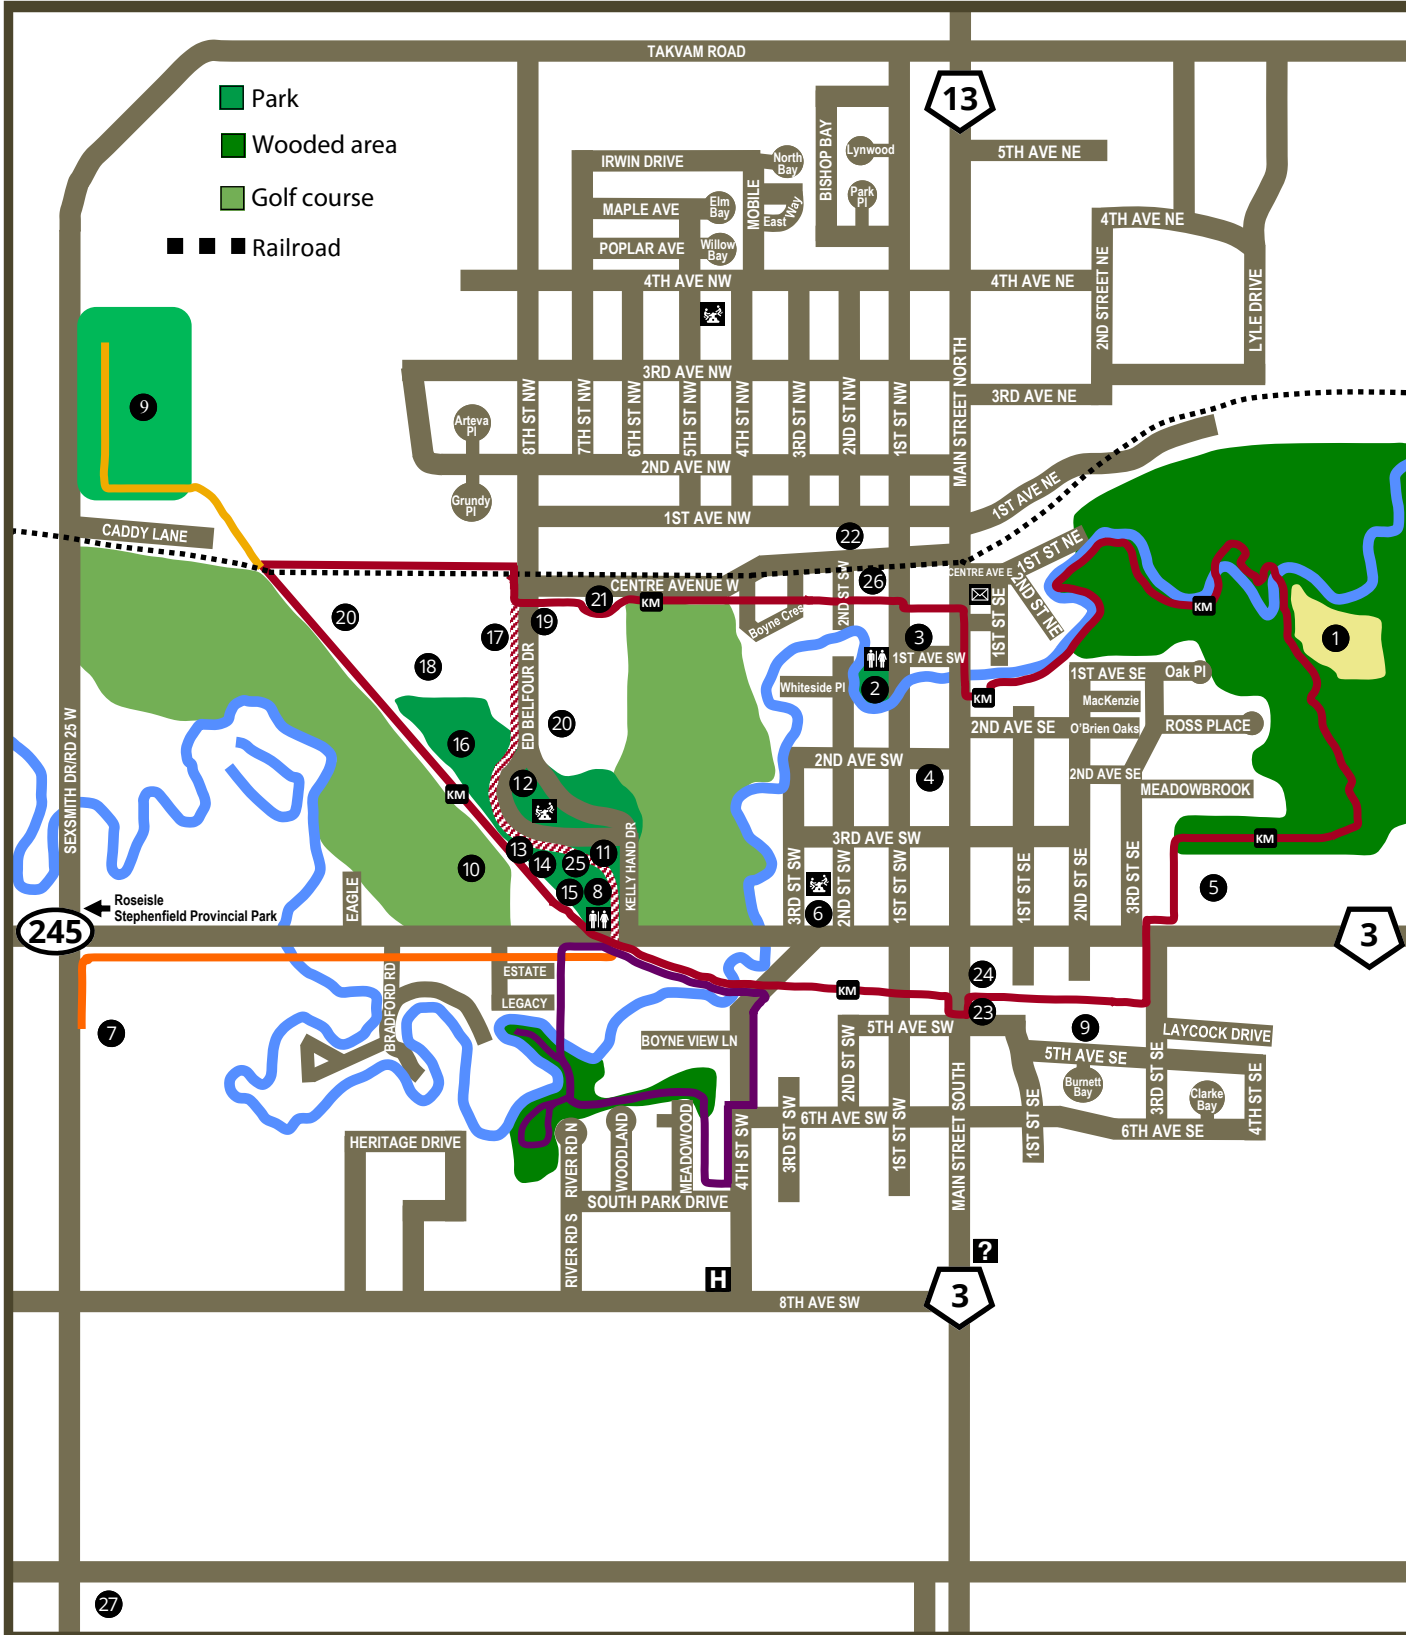

CARMAN MANITOBA

Points of Interest

- 1 Tall Grass Prairie
 - 2 Ryall Park
 - 3 Boyne Regional Library
 - 4 Memorial Hall
 - 5 Carman Collegiate
 - 6 Carman Elementary School
 - 7 Dufferin Christian School
 - 8 Dufferin Historical Museum
 - 9 Soccer fields
 - 10 Golf & Curling Club
 - 11 King's Park
 - 12 Aquatic Centre
 - 13 Skate park
 - 14 Tennis courts
 - 15 Volleyball court
 - 16 Campground
 - 17 Arena
 - 18 Fairgrounds
 - 19 Active Living Centre
 - 20 Baseball diamonds
 - 21 Trailer dump station
 - 22 Community Hall
 - 23 RCMP
 - 24 Fire Hall
 - 25 Kin Splash Zone
 - 26 Golden Prairie Arts Council
 - 27 Transfer Station
- H** Hospital
 - ?** Tourist Information
 - Washrooms
 - Playground
 - Post Office

Carman Community Pathway

	Main loop	6.0 km
	Alternate Main loop	5.3 km
	Meadowood loop	1.6 km
	Soccer branch	0.6 km 1 way
	Dufferin School branch	1.1 km 1 way