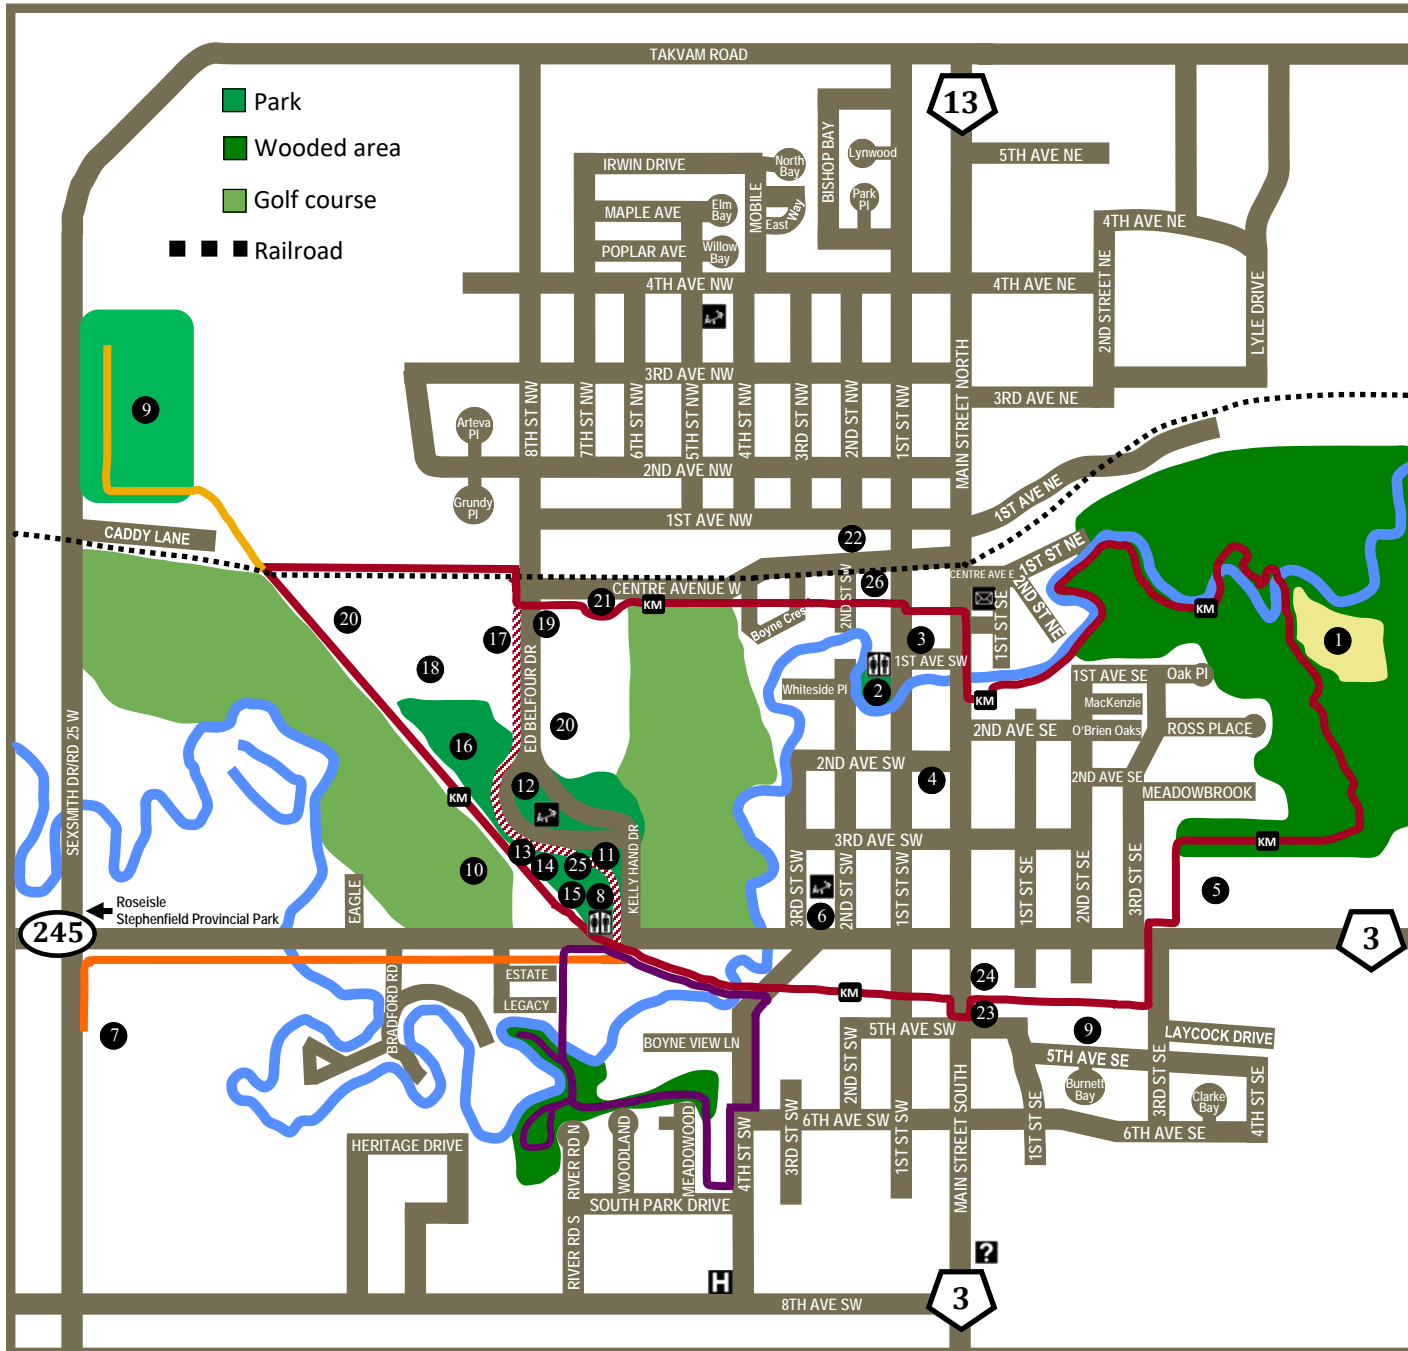

Carman Manitoba

Points of Interest

- 1 Tall Grass Prairie
 - 2 Ryall Park
 - 3 Boyne Regional Library
 - 4 Memorial Hall
 - 5 Carman Collegiate
 - 6 Carman Elementary School
 - 7 Dufferin Christian School
 - 8 Dufferin Historical Museum
 - 9 Soccer fields
 - 10 Golf & Curling Club
 - 11 King's Park
 - 12 Aquatic Centre
 - 13 Skate park
 - 14 Tennis courts
 - 15 Volleyball court
 - 16 Campground
 - 17 Arena
 - 18 Fairgrounds
 - 19 Active Living Centre
 - 20 Baseball diamonds
 - 21 Trailer dump station
 - 22 Community Hall
 - 23 RCMP
 - 24 Fire Hall
 - 25 Kin Splash Zone
 - 26 Golden Prairie Arts Council
- Hospital
 Tourist Information
 Washrooms
 Playground
 Post Office

Carman Community Pathway

- | | | |
|--|------------------------|--------------|
| | Main loop | 6.0 km |
| | Alternate Main loop | 5.3 km |
| | Meadowood loop | 1.6 km |
| | Soccer branch | 0.6 km 1 way |
| | Dufferin School branch | 1.1 km 1 way |