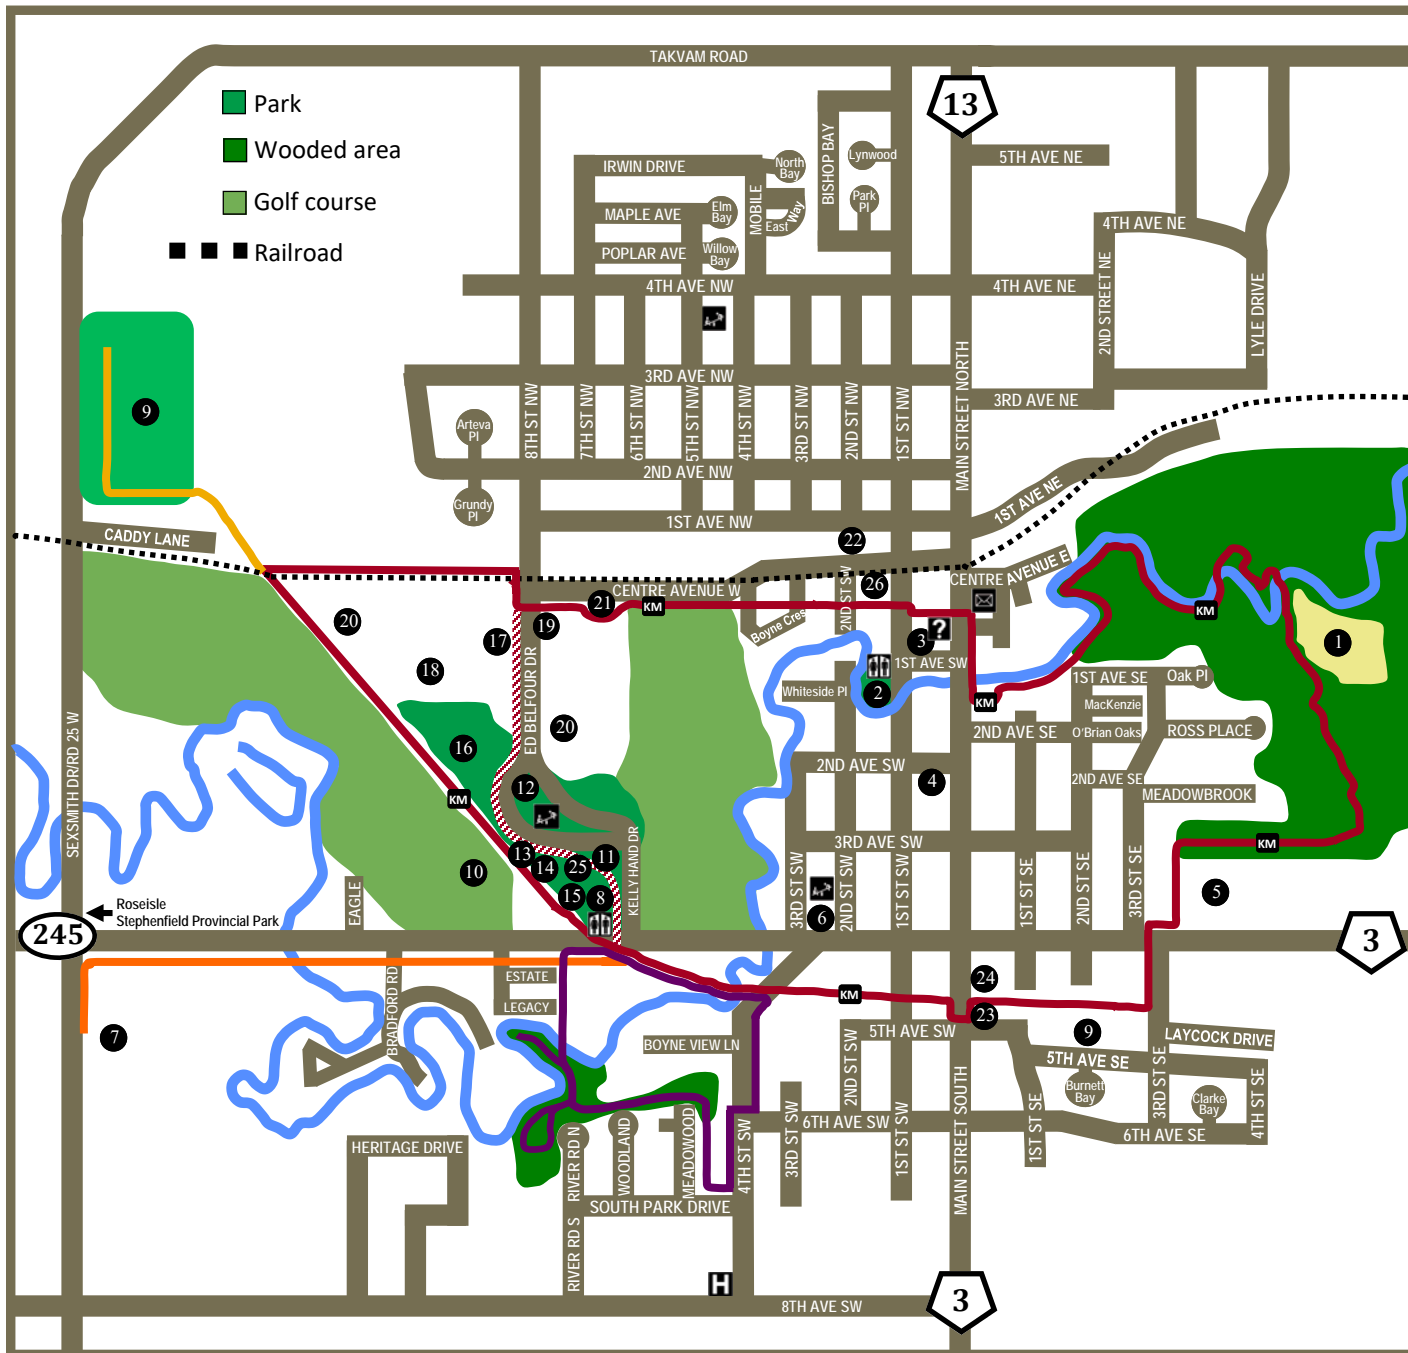

Carman Manitoba

Points of Interest

- 1 Tall Grass Prairie
 - 2 Ryall Park
 - 3 Boyne Regional Library
 - 4 Memorial Hall
 - 5 Carman Collegiate
 - 6 Carman Elementary School
 - 7 Dufferin Christian School
 - 8 Dufferin Historical Museum
 - 9 Soccer fields
 - 10 Golf & Curling Club
 - 11 King's Park
 - 12 Aquatic Centre
 - 13 Skate park
 - 14 Tennis courts
 - 15 Volleyball court
 - 16 Campground
 - 17 Arena
 - 18 Fairgrounds
 - 19 Active Living Centre
 - 20 Baseball diamonds
 - 21 Trailer dump station
 - 22 Community Hall
 - 23 RCMP
 - 24 Fire Hall
 - 25 Kin Splash Zone
 - 26 Golden Prairie Arts Council
- Hospital
 Tourist Information
 Washrooms
 Playground
 Post Office

Carman Community Pathway

- | | | |
|--|------------------------|--------------|
| | Main loop | 6.0 km |
| | Alternate Main loop | 5.3 km |
| | Meadowood loop | 1.6 km |
| | Soccer branch | 0.6 km 1 way |
| | Dufferin School branch | 1.1 km 1 way |